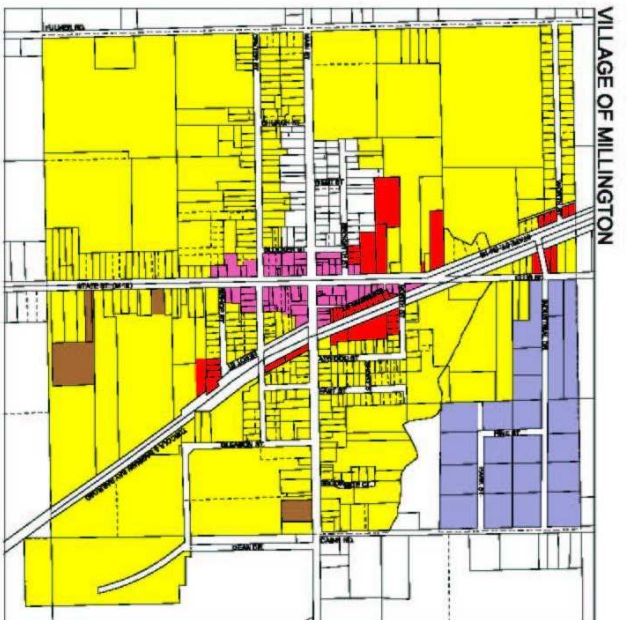

ARBELA TOWNSHIP

FOREST TOWNSHIP (GENESEE COUNTY)

VASSAR TOWNSHIP

WATERTOWN TOWNSHIP

LEGEND

- AG Agricultural
- R-1 Single-Family Residential
- R-2 Single-Family/Two-Family Residential
- R-3 Multiple-Family Residential
- R-4 Manufactured Home Park
- R-5 Residential-Resort
- C-1 Neighborhood Commercial
- C-2 Highway Commercial
- IND Industrial
- Water

THIS IS TO CERTIFY THAT THIS IS THE OFFICIAL ZONING MAP OF THE TOWNSHIP OF MILLINGTON, COUNTY OF TUSCOLA, STATE OF MICHIGAN.
 DATE OF ADOPTION: SEPTEMBER 30, 2002 EFFECTIVE DATE: OCTOBER 4, 2002

SIGNED: *[Signature]* ATTESTED: *[Signature]*
 CLERK OF TOWNSHIP SUPERVISOR CLERK OF TOWNSHIP

ZONING MAP
MILLINGTON TOWNSHIP
 TUSCOLA COUNTY, MICHIGAN

WADE-TRIM
 3933 Monitor Road
 Bay City, Michigan 48708
 (989) 896-3100

1000 0 1000 2000 3000 4000 Feet

9/30/02