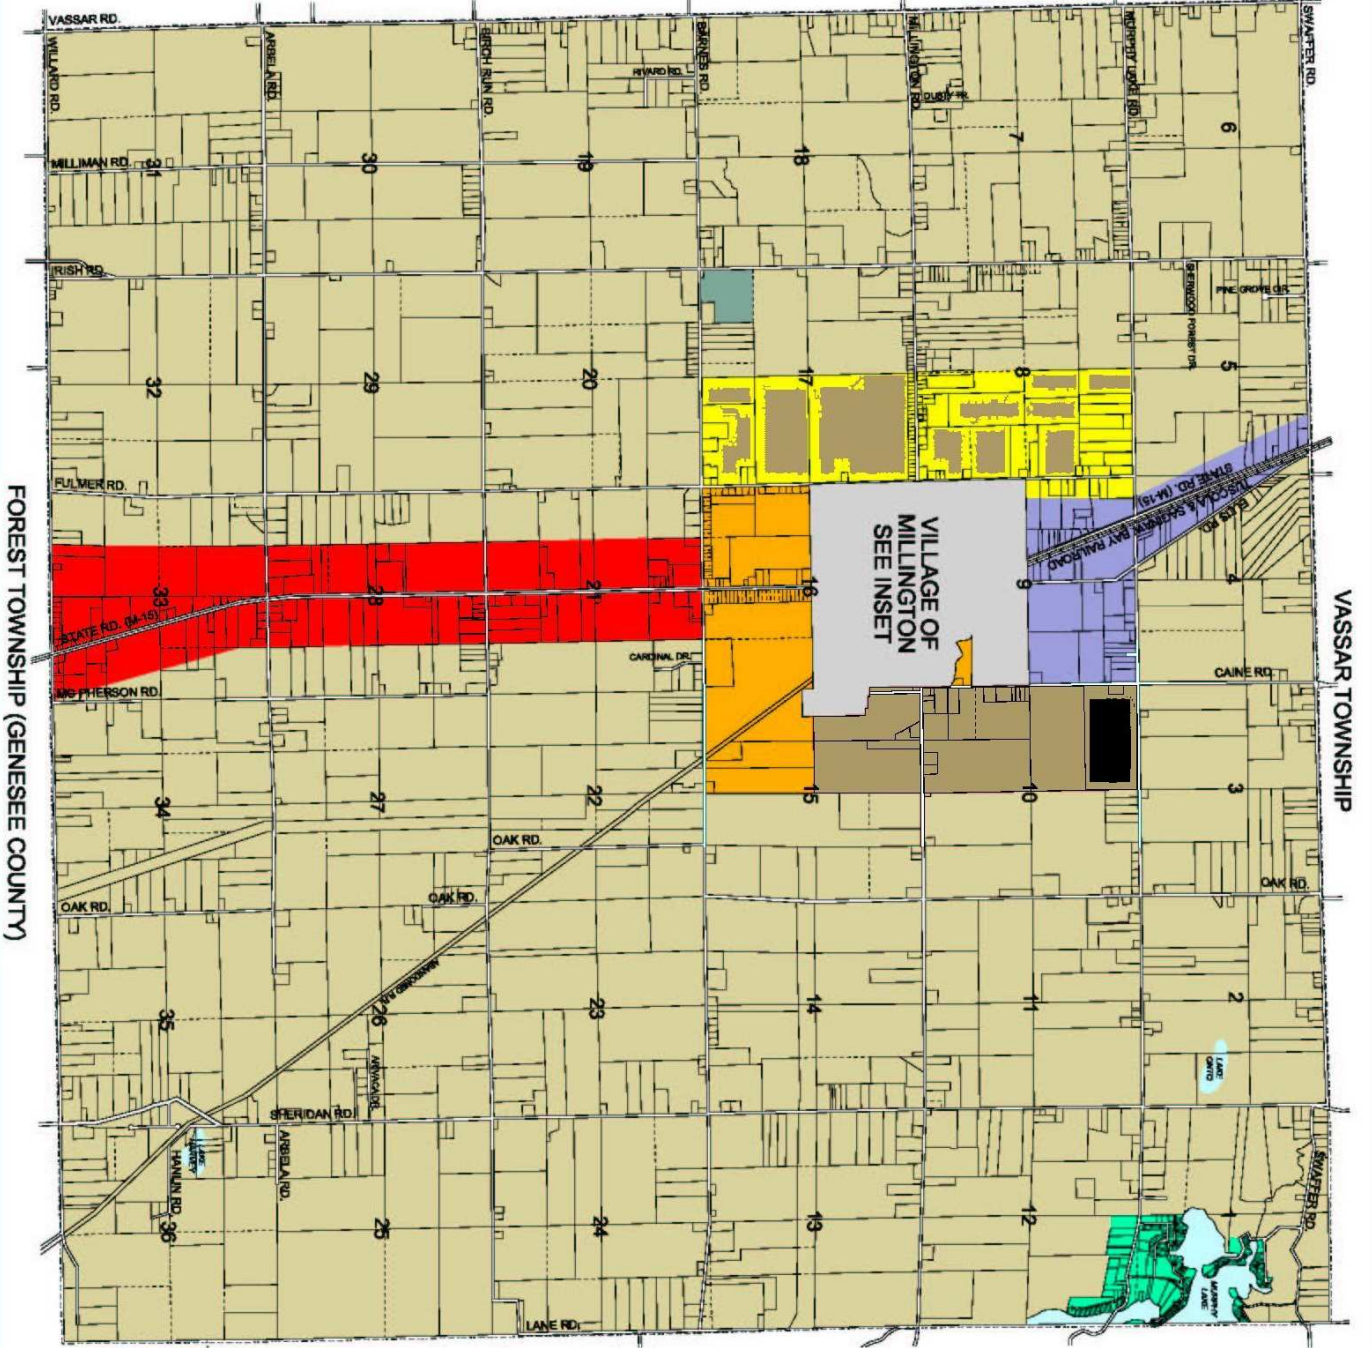

ARBELA TOWNSHIP

FOREST TOWNSHIP (GENESEE COUNTY)

VASSAR TOWNSHIP

WATERTOWN TOWNSHIP

LEGEND

- AG Agricultural
- R-1 Single-Family Residential
- R-2 Single-Family/Two-Family Residential
- R-3 Multiple-Family Residential
- R-4 Manufactured Home Park
- R-5 Residential-Resort
- C-1 Neighborhood Commercial
- C-2 Highway Commercial
- IND Industrial
- Water

THIS IS TO CERTIFY THAT THIS IS THE OFFICIAL ZONING MAP OF THE TOWNSHIP OF MILLINGTON, COUNTY OF TUSCOLA, STATE OF MICHIGAN.
 DATE OF ADOPTION: SEPTEMBER 30, 2002 EFFECTIVE DATE: OCTOBER 4, 2002

SIGNED: *[Signature]* ATTESTED: *[Signature]*
 CLERK OF TOWNSHIP SUPERVISOR CLERK OF TOWNSHIP

ZONING MAP
MILLINGTON TOWNSHIP
 TUSCOLA COUNTY, MICHIGAN

WADE-TRIM
 3933 Monitor Road
 Bay City, Michigan 48708
 (989) 896-3100

1000 0 1000 2000 3000 4000 Feet

9/30/02